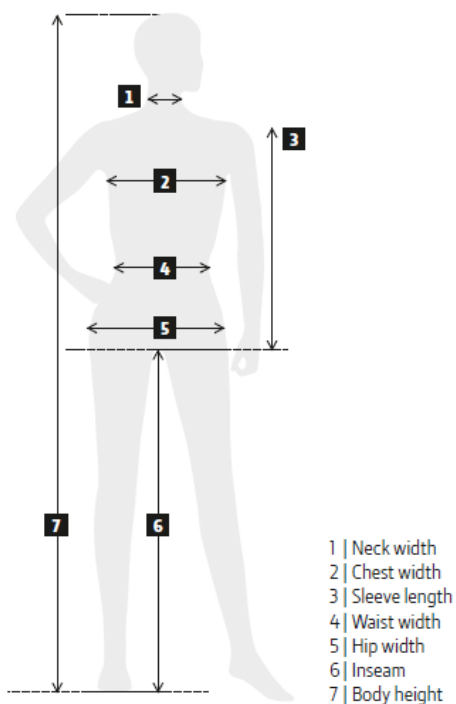

WHAT TO MEASURE WHERE

Unless otherwise indicated, measurements in cm

Articles with Item
no. MCDW

Articles with Item
no. MCS

VIERKE
FASHION FOR BRANDS

Articles with Item
no. MCL