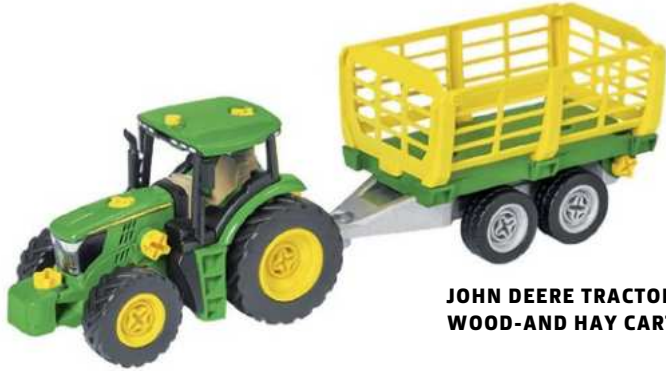

JOHN DEERE TRACTOR WITH WOOD-AND HAY CART

MCK390600000
Farm Toy Replicas 1:24