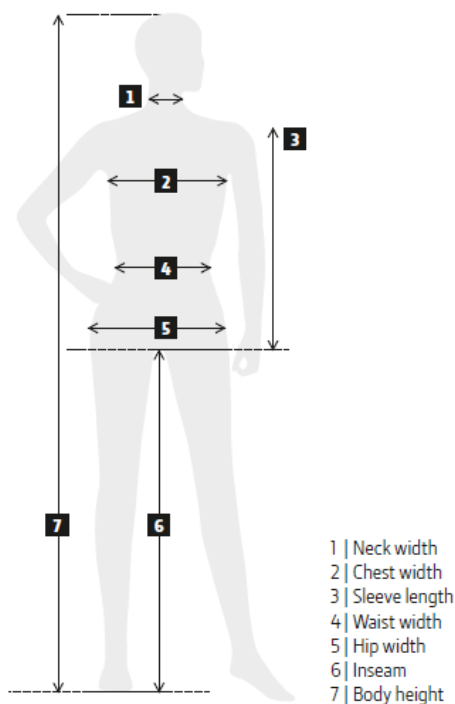

SIZE GUIDE

FIND THE PERFECT FIT

Use our size guide to understand how to take your body measurements. Then check the charts to find the size that you can wear all day to feel great every day.

WHAT TO MEASURE WHERE

Unless otherwise indicated, measurements in cm

Articles with Item
no. MCS

OUTERWEAR

Articles with Item
no. MCS

OUTERWEAR - UNISEX

Ordering Size 44-66		44	46	48	50	52	54	56	58	60	62	64	66
2	Chest	87-89	90-93	94-97	98-101	102-105	106-109	110-113	114-117	118-121	122-125	126-129	130-133
4	Waist	70-74	75-79	80-84	85-89	90-94	95-99	100-103	104-107	108-111	112-115	116-119	120-123
5	Hips	86-88	89-92	93-96	97-100	101-104	105-108	109-112	113-116	117-119	120-122	123-125	126-129
6	Inseam	79-81	79-81	82-83	82-83	84-85	84-85	86-87	86-87	88-89	88-89	90-91	90-91
7	Body Height	164-170	167-172	171-178	175-182	178-186	183-188	187-190	189-192	191-183	193-195	195-197	196-198

OUTERWEAR - UNISEX

Ordering Size XS-4XL		XS	S	M	L	XL	2XL	3XL	4XL
2	Chest	88-92	93-97	98-102	103-108	109-116	117-124	125-132	133-139
4	Waist	78-82	83-87	88-92	93-98	99-106	107-114	115-122	123-129
4	Hips	87-91	92-96	97-101	102-107	108-114	115-121	122-128	129-135
6	Inseam	79-81	79-81	82-83	84-85	86-87	88-89	90-91	90-91
7	Body Height	166-170	169-176	175-182	181-186	185-190	189-194	193-196	195-198

OUTERWEAR - WOMEN

Ordering Size 34-84		34	36	38	40	42	44	46	48
2	Chest	80-84	85-89	90-94	95-98	99-102	103-106	107-110	111-114
4	Waist	66-70	71-74	75-78	79-82	83-86	87-91	92-96	97-102
5	Hip	90-93	94-97	98-101	102-105	105-109	110-112	114-118	119-123
6	Inseam	70-74	75-78	76-79	77-80	79-82	80-83	81-84	82-85
7	Body Height	159-162	161-164	163-166	165-168	167-170	169-172	171-174	173-176